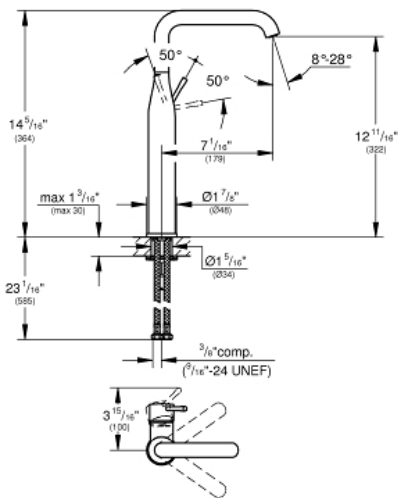

ESSENCE  
Single-Hole Single-Handle Vessel  
Bathroom Faucet XL-Size

MODEL # 23538ENA

Pure Freude  
an Wasser

GROHE

**Product Description:**

ESSENCE

Single-Hole Single-Handle Vessel Bathroom Faucet XL-Size

**Standard Specification:**

- Single hole installation
- GROHE SilkMove 28 mm ceramic cartridge
- With temperature limiter
- GROHE AquaGuide adjustable flow control
- GROHE EcoJoy Mousseur 1.2 gpm
- GROHE StarLight finish
- Swivel Spout
- With stop restriction
- Smooth body
- Metal lever handle

**Applicable Codes & Standards:**

- Energy Policy Act of 1992
- NSF 61
- ASME A112.18.1/CSA B125.1
- US Federal and State material regulations
- EPA WaterSense®
- ICC/ANSI A117.1

**Color:**

- 23538ENA Brushed Nickel